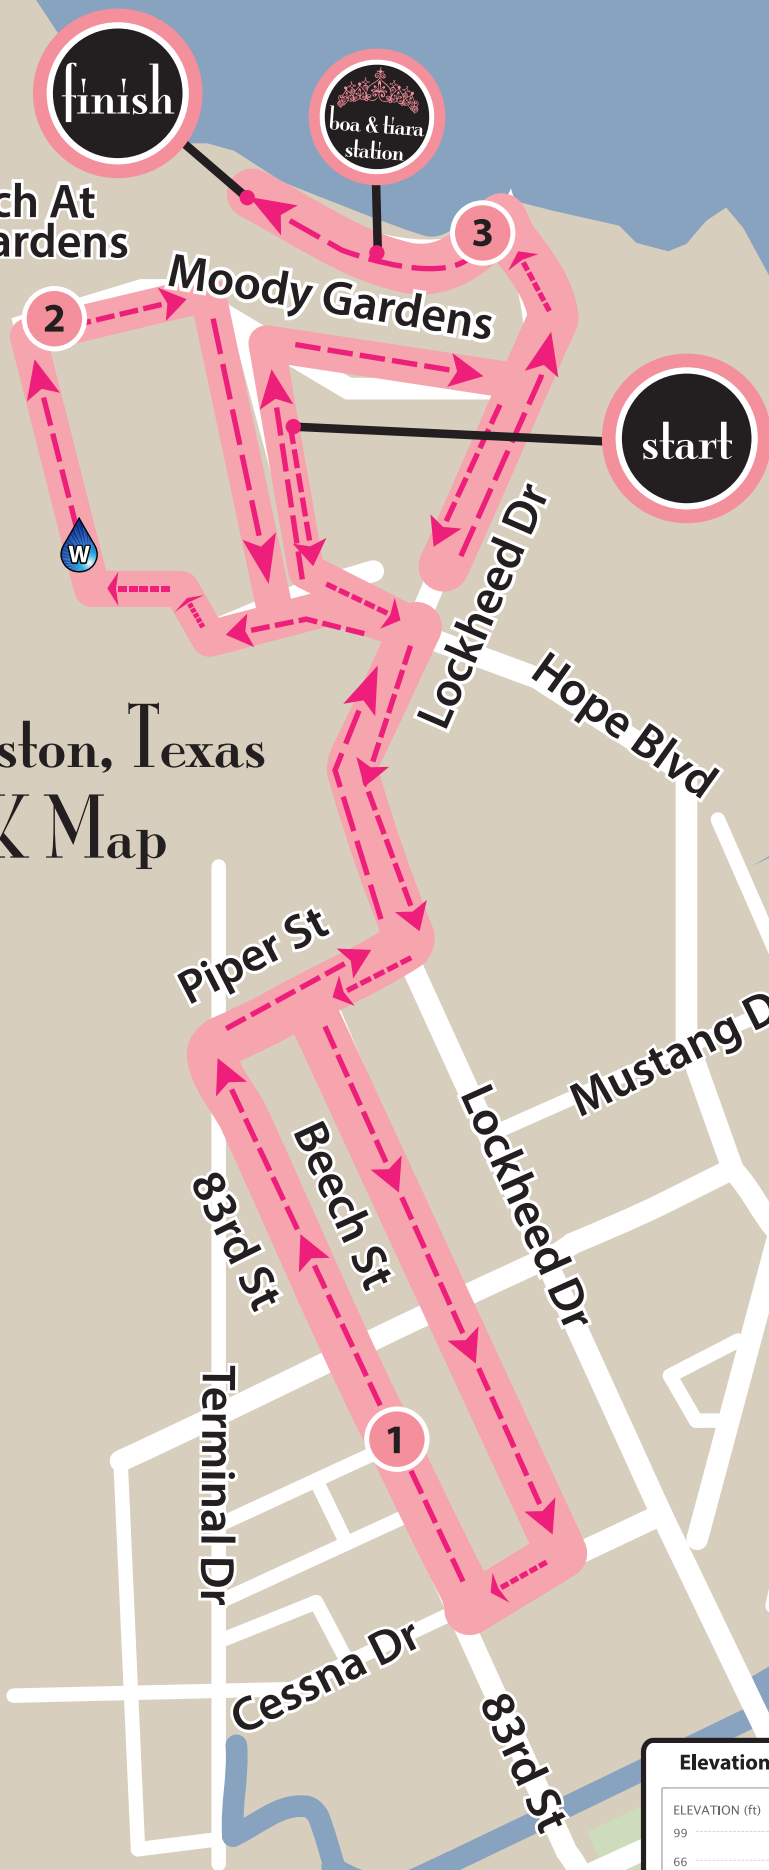

Palm Beach At Moody Gardens

Galveston, Texas 5K Map

MAP KEY

- MILE MARKER
- COURSE PATH
- BOA & TIARA STATION
- WATER STOP

Course map subject to change